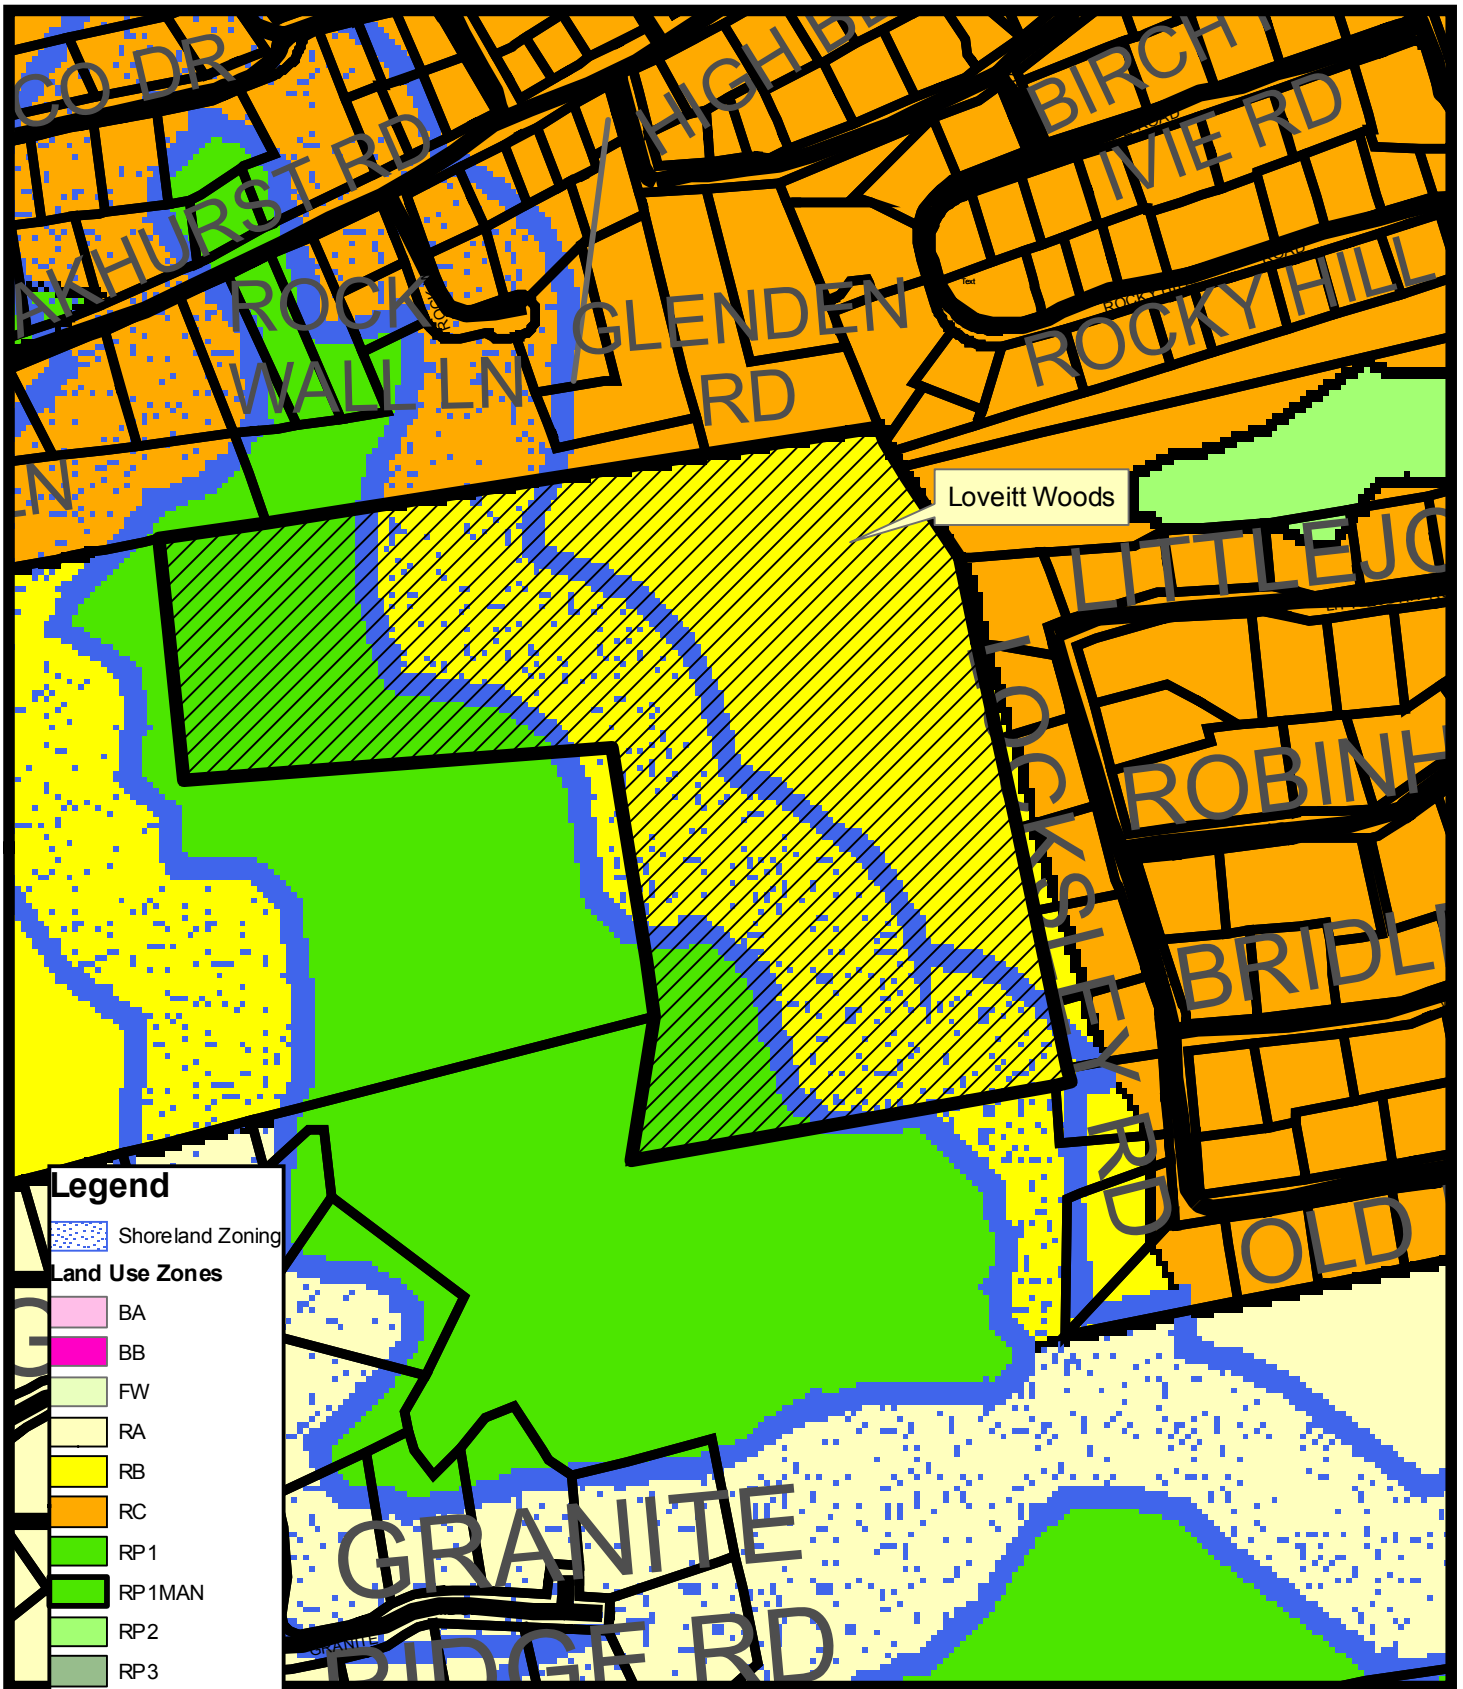

Ordinance Committee Growth Area Recommendations Loveitt Woods

| Legend | |
|----------------|------------------|
| | Shoreland Zoning |
| Land Use Zones | |
| | BA |
| | BB |
| | FW |
| | RA |
| | RB |
| | RC |
| | RP1 |
| | RP1MAN |
| | RP2 |
| | RP3 |
| | TC |
| | TCCS |
| | TFD |
| | WATER |

300 150 0 300 Feet